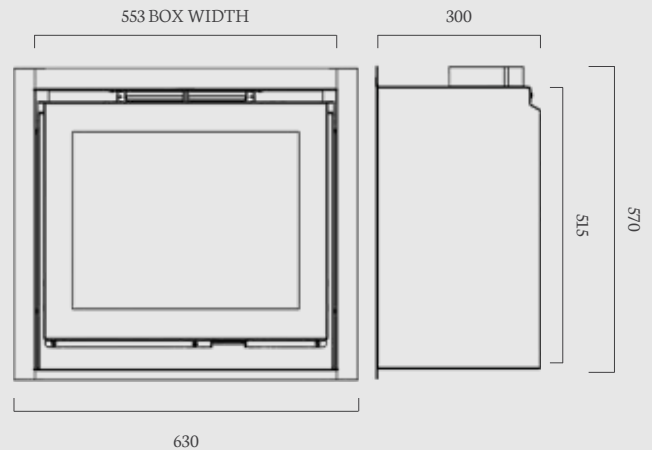

Design Line 500 Gas Inset Fire

Contemporary styling with sleek design features, Design Line is a high performance range with a fully sequential remote control. The DL500 features a modern black glass interior and comes with a high definition log effect fuel bed as standard.

Model:	DL500 Inset Gas Fire
Efficiency:	80.6%
Fuel:	Natural Gas
Interior:	Black Glass
Rated Output:	4kW
Flue Size:	Min 125mm
Control:	Hand-held Remote with Manual Override