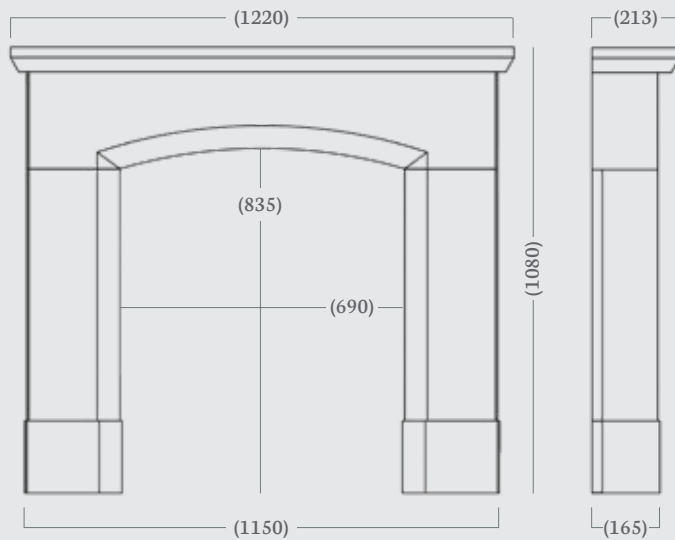

Standard Rebate: 3"

Stocked in: Aegean Limestone, Carrara Marble

Made to Measure: Not available on this mantel

Olvera 48"

With strong and robust features, a defined Roman arch and substantial foot blocks, the Olvera is ideal for customers who are seeking a feature fireplace but have a smaller fireplace opening.

made to
measure

made to
measure

Roseland 59"

The Roseland was inspired by the 1860 Victorian Classical Revival, featuring plain stepped jambs and block capitals. The Roseland has a 59" shelf width, making it perfect for those with larger rooms and chimney breasts.