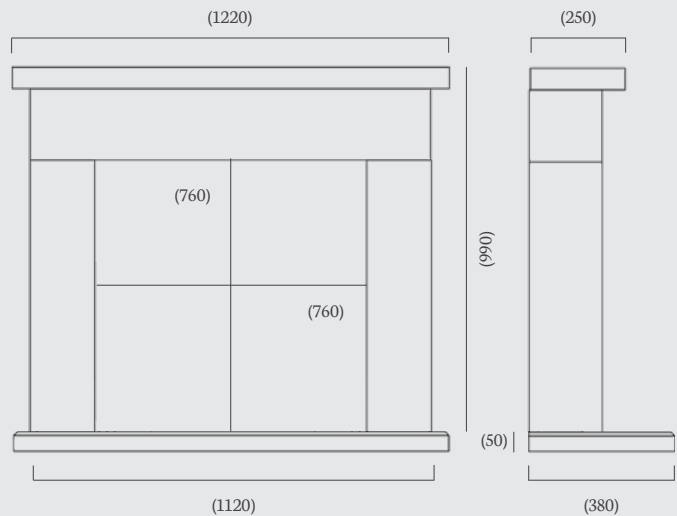

Denstone Electric Suite

The Denstone Electric Suite comes complete with the Solution e^{tronic} 560 slimline fire and is designed to fit on a flat wall, instantly creating a complete fireplace. This versatile suite can be fitted with or without the top shelf to create two different looks.

Available in Corinthian Stone (above) or Portuguese Limestone (left) from stock, the Denstone can also be supplied in Aegean Limestone (special order).

The Solution e^{tronic} 560 slimline fire is remote controlled, features 8 flame colour options, 7 fuel bed colour settings and is supplied with hand decorated logs.