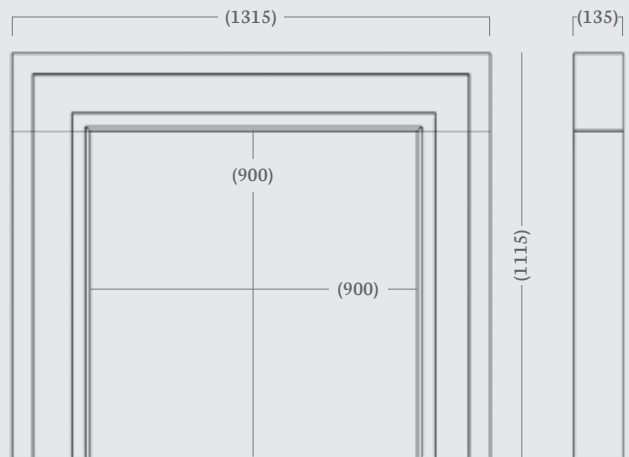

Brooksby 52"

The Brooksby mantel offers a refreshing approach to fireplace design with clean, simple, geometric lines and the flowing, organic veining of the white Calcara micromarble. This contemporary classic will certainly create a truly unique focal point to your living space.

Left: Brooksby in Calcara micromarble, Bassington Gas Stove, Riven slate chamber and polished granite hearth.

Standard Rebate: 3"

Stocked in: Calcara Micromarble

Made to Measure: Not available on this mantel

Note: Micromarble is not recommended for use with solid fuel appliances.