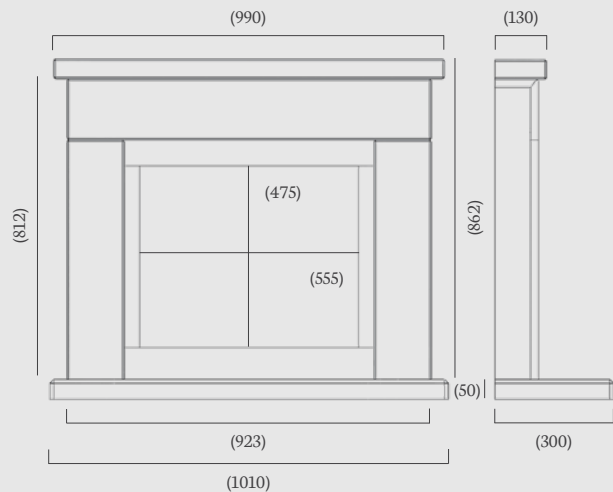

Catarina 500

A simplistic yet beautiful henge style mantel, designed to perfectly fit our superior DL500 gas fire as pictured here with a black glass interior.

If you are seeking a minimal design, the Catarina can even be fitted without the top shelf as pictured above.

Standard Rebate: 1"

Stocked in: Portuguese Limestone

Made to Measure: Available in Portuguese Limestone, Aegean Limestone & Corinthian Stone