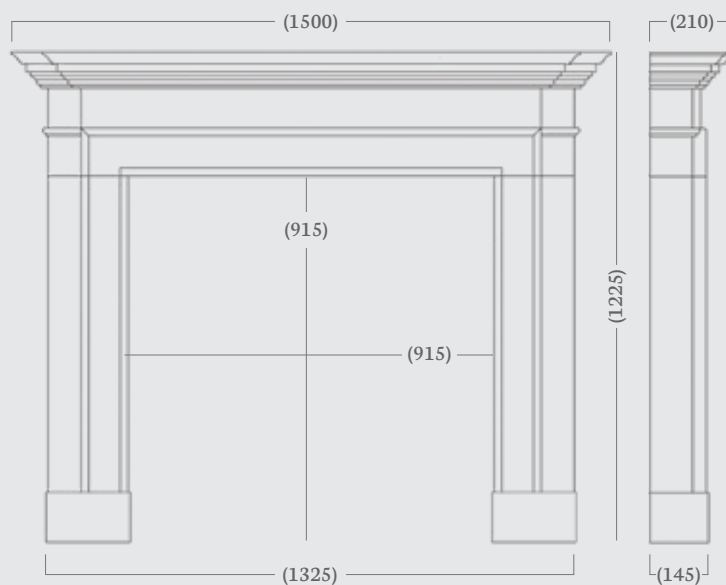

made to
measure

Colby 54"

The Colby is a beautifully classic mantel, elegantly crafted to flaunt simple, ultra-clean lines without being overtly minimal.

Left: Colby in Aegean Limestone, Coral firebasket, black reeded fireboard chamber, polished granite slip set and polished granite hearth.