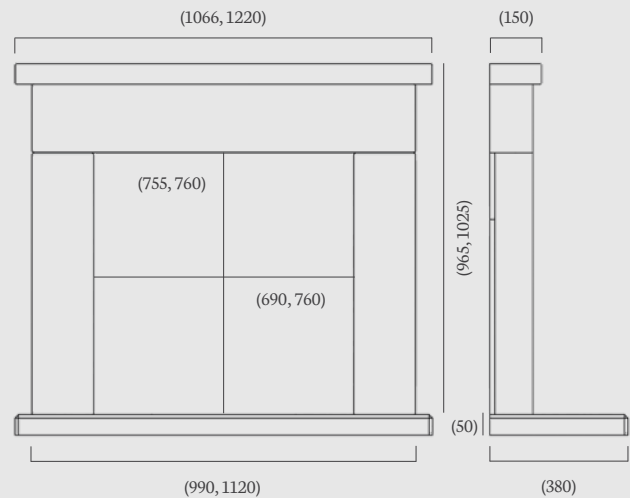

ambient
lights
available on
mantel

made to
measure

Belmonte 42" & 48"

(42", 48" dimensions)

The Belmonte suite has been designed to reflect classic simplicity making it the perfect option for either traditional or contemporary styles of decor.

Left: Belmonte 42" in Aegean Limestone with ambient lighting and DL500 gas fire with black glass interior.

Above: Belmonte 48" in Portuguese Limestone and SLE41i coal effect electric inset fire with Trinalis Premium Fascia in polished and nickel.

Standard Rebate: 1" & 3"
Stocked in: Portuguese Limestone
Made to Measure: Available in Portuguese Limestone, Aegean Limestone & Corinthian Stone