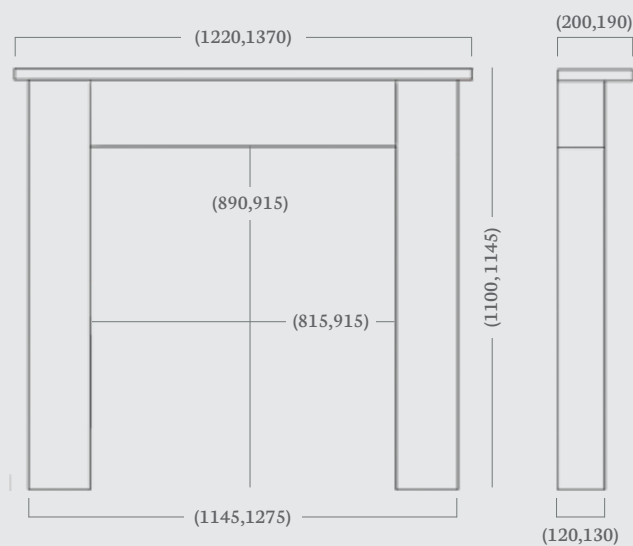

Appledore 48" & 54"

(48", 54" Dimensions)

A simple yet sophisticated design, the Appledore features an elegant curved top shelf which differentiates it from similar period mantels and gives it a more contemporary feel.

Left: Appledore in Aegean Limestone, Bassington Eco stove, riven slate chamber and honed granite hearth.

Standard Rebate: 1"

Stocked in: Aegean Limestone

Made to Measure available in: Aegean Limestone, Corinthian Stone and Portuguese Limestone