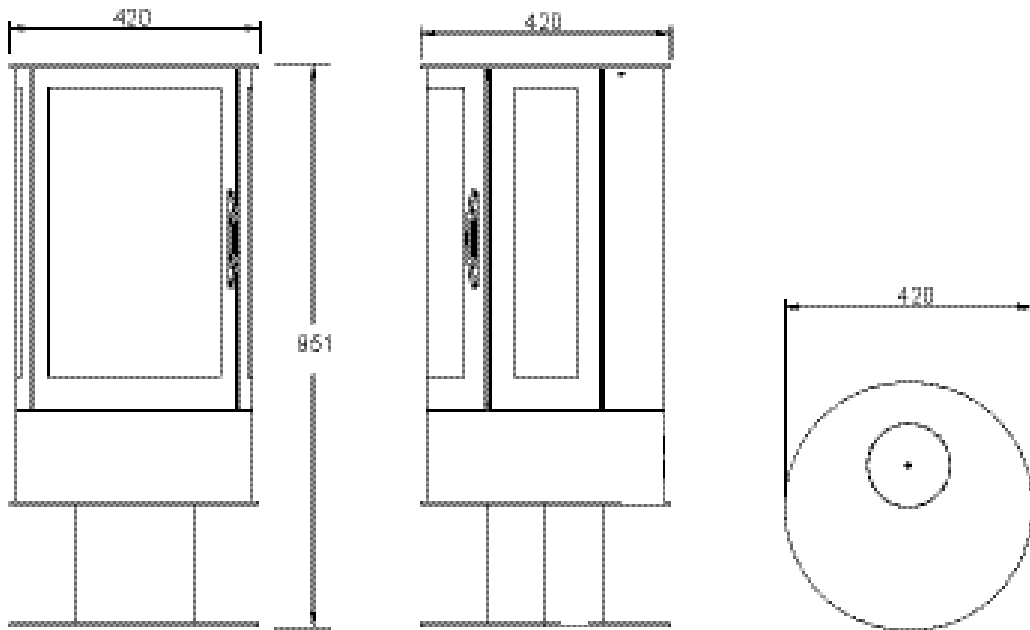

SLE42S

Supplied with Flue Spigot for 125mm pipe