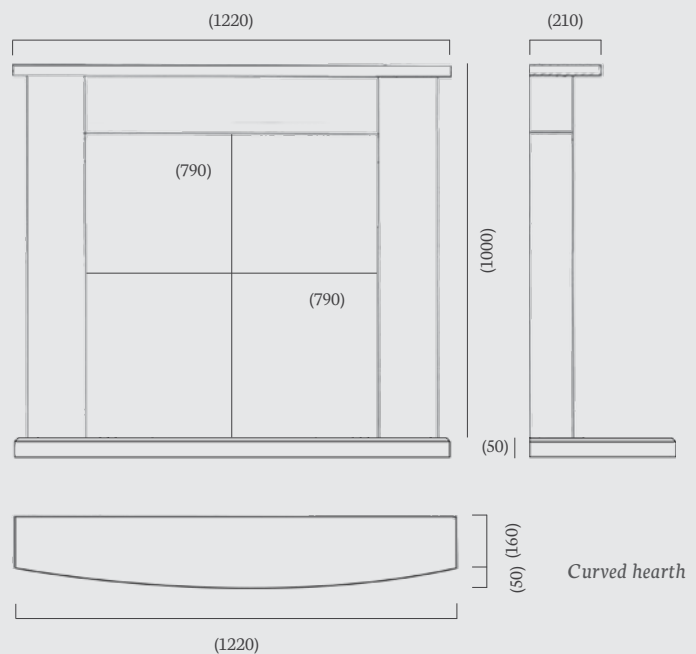

made to measure

ambient lights
available on mantel

Faro 42", 48" & 54" (42", 48", 54" dimensions)

Our Faro suite is a top seller with a graceful Roman arch and curved shelf. Whether you prefer an electric or gas fire, the Faro effortlessly enhances your home. Choose from three sizes (42", 48", and 54") and add ambient lighting for a cosy atmosphere.