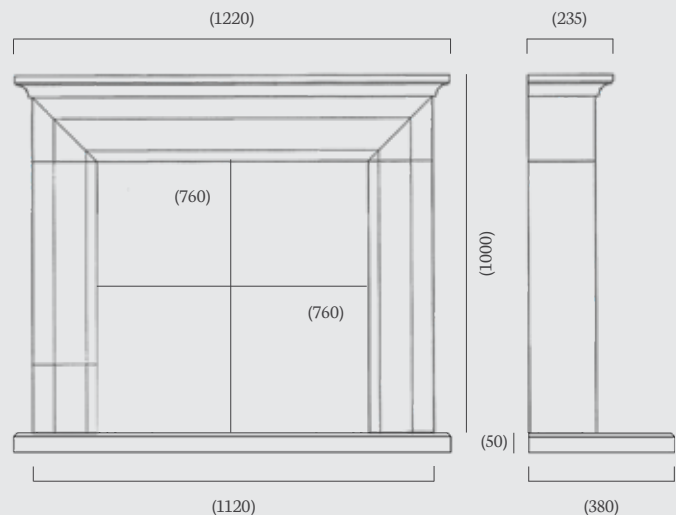

Broadmere Electric Suite

The Broadmere Electric Suite comes complete with the Solution e^{tronic} 560 slimline fire and is designed to fit on a flat wall, instantly creating a complete fireplace. This versatile suite can be fitted with or without the top shelf to create two different looks.

Available in Corinthian Stone (above) or Portuguese Limestone (left) from stock, the Broadmere can also be supplied in Aegean Limestone (special order).

The Solution e^{tronic} 560 slimline fire is remote controlled, features 8 flame colour options, 7 fuel bed colour settings and is supplied with hand decorated logs.