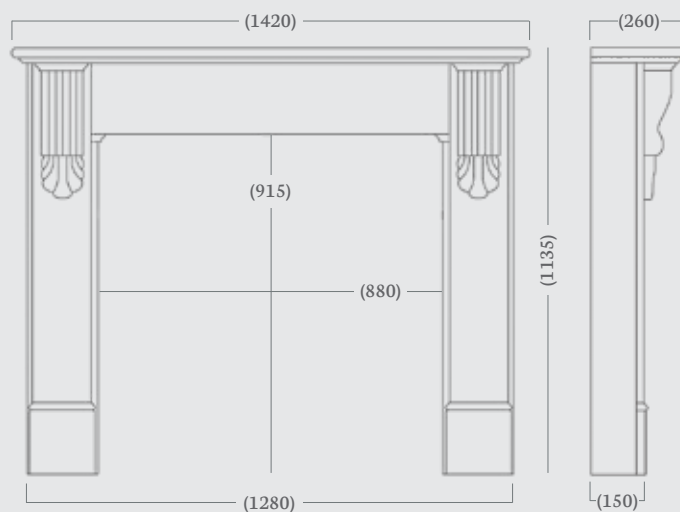

Standard Rebate: 3"

Stocked in: Aegean Limestone, Carrara Marble

Made to Measure: Not available on this mantel