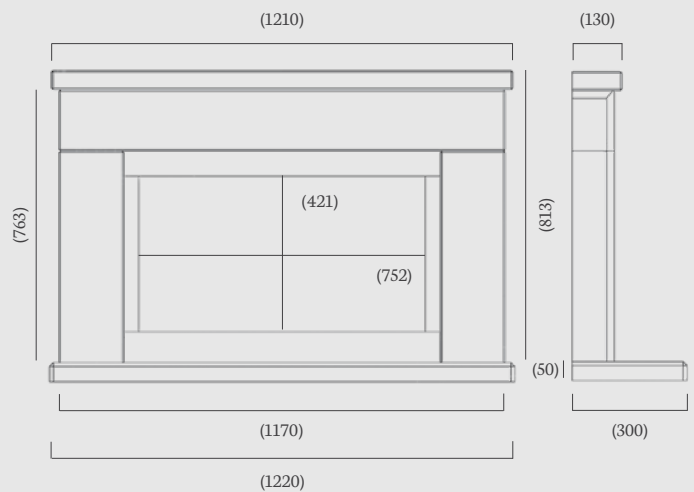

Catarina 700

A simplistic yet beautiful henge style mantel, designed to perfectly fit our superior DL700 gas fire as pictured here with a brick interior.

If you are seeking a minimal design, the Catarina can even be fitted without the top shelf as pictured to the left.

Standard Rebate: 1"

Stocked in: Portuguese Limestone

Made to Measure: Available in Portuguese Limestone, Aegean Limestone & Corinthian Stone