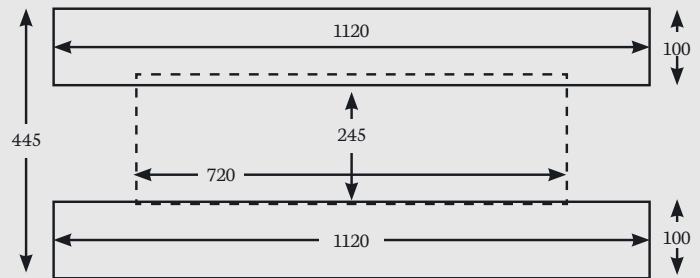

This suite is simply hung on a suitable wall and so makes the installation process quick and easy.

DEPTH: 305mm Hearth / 255mm Header

Portuguese Limestone

Avelar 48”

The Avelar suite is simple yet sophisticated with a feature double-step shelf and clean lines.