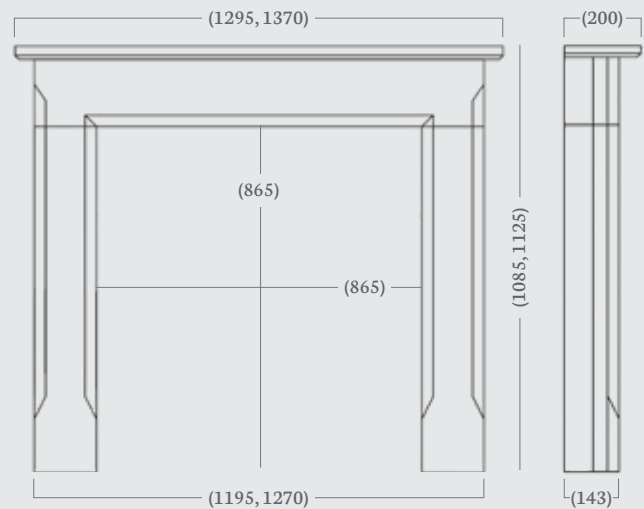

made to
measure

Lingwood 51 & 54"

(51", 54" Dimensions)

The Lingwood is one of our most popular mantels, offering a modern and minimalistic design. This surround is perfectly proportioned with elegant fluted legs.

Left: Lingwood 54" in Corinthian Stone, Bassington Eco stove, rusty slate chamber, Bassington Eco multi and honed granite hearth.

Above: Lingwood 51" in Aegean Limestone, DL500 gas fire with black glass interior, polished granite slip set and polished granite hearth.

Standard Rebate: 3"

Stocked in: Corinthian Stone (54"), Aegean Limestone

Made to Measure available in: Aegean Limestone, Corinthian Stone and Portuguese Limestone