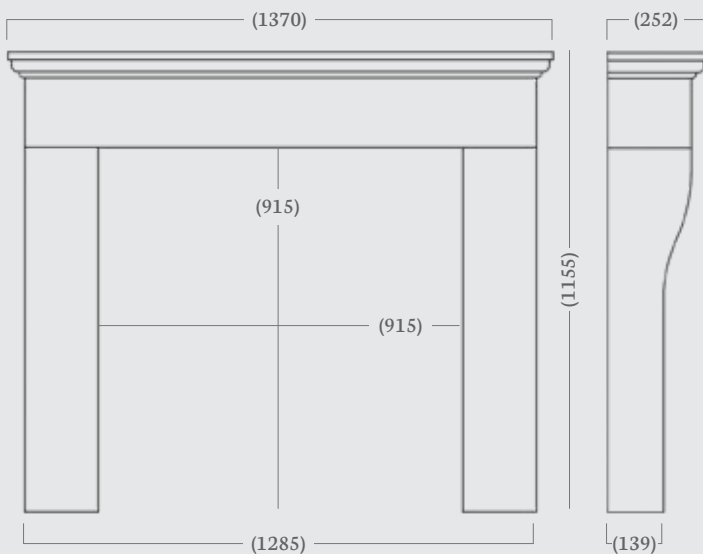

Cottage 54"

Inspired by rustic 'French Farmhouse' kitchen design and living, the Cottage mantel has a substantial yet homely appearance. Perfectly suited to the warm texture of Corinthian Stone, this charming and elegant surround makes it the perfect centrepiece for any room. Honed granite compliments this surround faultlessly, drawing on the slight grey tonality of the natural stone.

Right: Cottage in Corinthian Stone , DL800 gas fire with black glass interior, honed granite slip set and honed granite hearth.

Standard Rebate: 1"

Stocked in: Corinthian Stone

Made to Measure available in: Aegean Limestone, Corinthian Stone and Portuguese Limestone