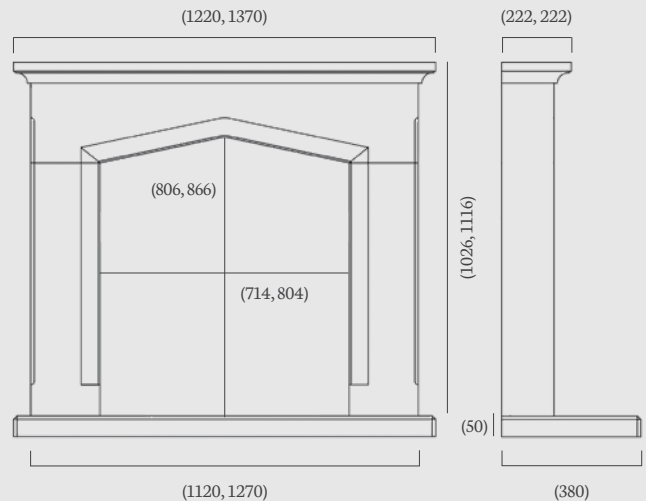

Swinford 48" & 54"

(48", 54" dimensions)

The Swinford suite delivers the classic Tudor arched opening. The addition of ambient lighting really accentuates the beautiful shape and subtle detailing of this suite.

Left: Swinford 48" in Corinthian Stone and Pulsar coal effect inset gas fire with Halo fireframe.

Above: Swinford 54" in Portuguese Limestone and SLE41i coal effect electric inset fire with Trinalis premium fascia in black nickel.

Standard Rebate: 1" & 3"

Stocked in: Portuguese Limestone & Corinthian Stone

Made to Measure: Available in Portuguese Limestone, Aegean Limestone & Corinthian Stone