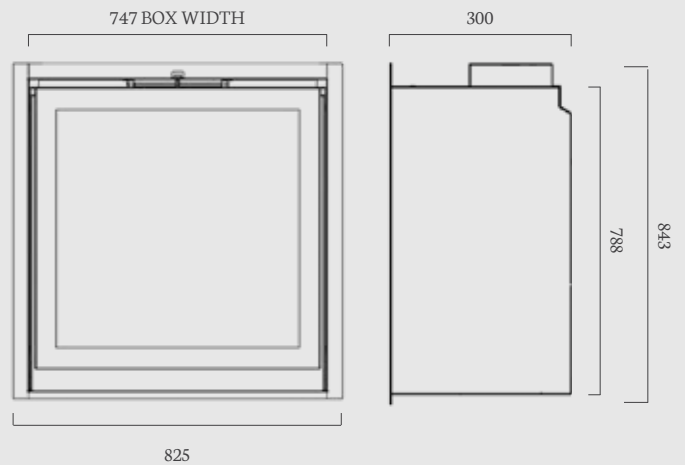

Design Line 800 Gas Inset Fire

Contemporary styling with sleek design features, Design Line is a high performance range with a fully sequential remote control. The DL800 comprises a modern choice of interiors including Black Glass or Brick effect and comes with a high definition log effect fuel bed as standard.

Model:	DL800 Inset Gas Fire
Efficiency:	78%
Fuel:	Natural Gas
Interior:	Black Glass or Brick Effect
Rated Output:	5.2kW
Flue Size:	Min 125mm
Control:	Hand-held Remote with Manual Override