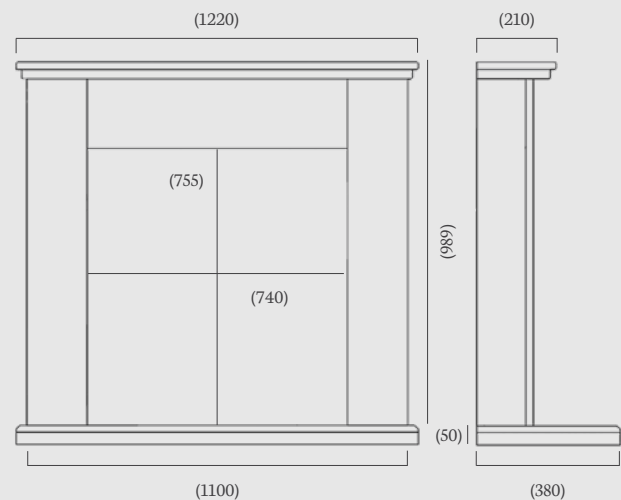

Avelar 48”

The Avelar suite is simple yet sophisticated with a feature double-step shelf and clean lines.

Left: Avelar in Aegean Limestone with ambient lighting, Pulsar coal effect inset gas fire and Mizar fireframe in polished.

Above: Avelar in Portuguese Limestone with ambient lighting, Pulsar coal effect inset gas fire and Flare fireframe in brushed copper.

Standard Rebate: 1” & 3”

Stocked in: Portuguese Limestone

Made to Measure: Available in Portuguese Limestone, Aegean Limestone & Corinthian Stone