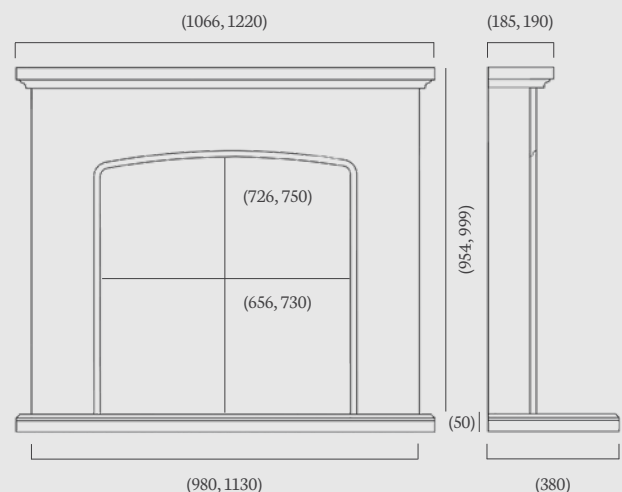

Murtosa 42" & 48"

(42", 48" dimensions)

The Murtosa suite boasts a delicately curved arch and stepped shelf. This effortless suite can be installed with ambient lighting to create a cosy and warm environment in your living space.

Left: Murtosa 48" in Corinthian Stone with a SLE41i log effect inset electric fire and Fusion Premium Fascia in Polished Nickel.

Above: Murtosa 42" in Portuguese Limestone with the SLE40i log effect inset electric fire and Abri fireframe in Polished.

Standard Rebate: 1" & 3"

Stocked in: Portuguese Limestone & Corinthian Stone

Made to Measure: Available in Portuguese

Limestone, Aegean Limestone & Corinthian Stone