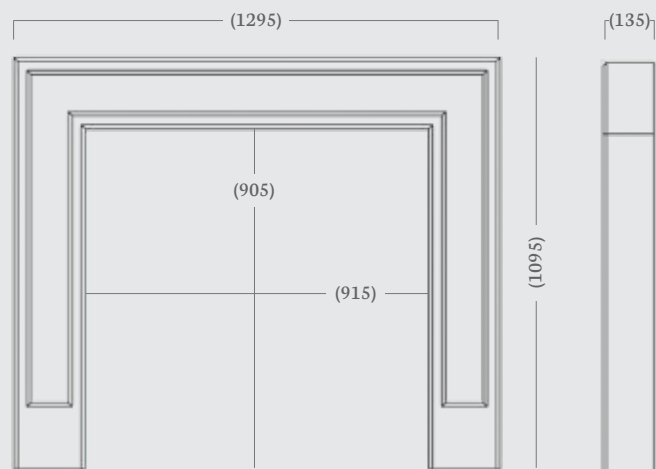

Standard Rebate: 3"

Stocked in: Lilac and Nero Marble

Made to Measure: Not available on this mantel

made to
measure

Appledore 48" & 54"

(48", 54" Dimensions)

A simple yet sophisticated design, the Appledore features an elegant curved top shelf which differentiates it from similar period mantels and gives it a more contemporary feel.