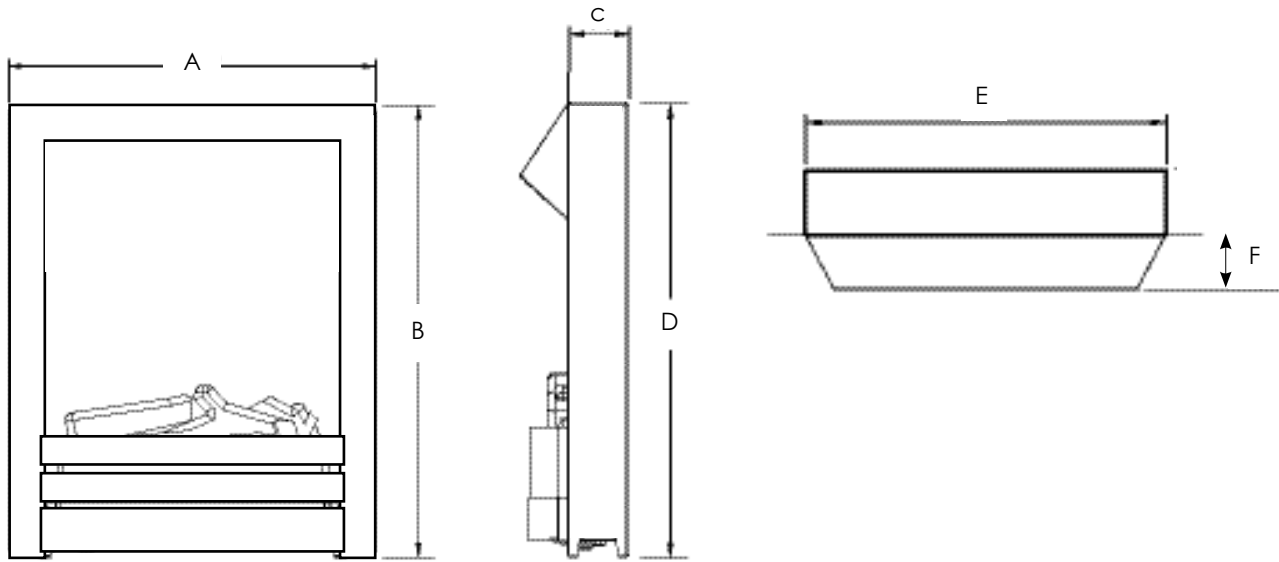

Dimensions stated are in millimetres and may be subject to a small tolerance variation

ETRONIC ELECTRIC INSET FIRES

| Trim Sizes | | |
|--------------------------------|-----------|------------|
| | A (Width) | B (Height) |
| Mizar/Elara/Capella (40i) | 520 | 615 |
| Abri/Flare (40i) | 520 | 655 |
| Contemporary Fascia | 495 | 608 |
| Classic Provident (40i) | 590 | 740 |
| Classic Halo (40i) | 602 | 662 |
| Trim & Fret | 510 | 610 |
| Premium Contemporary Fascia | 520 | 620 |
| Premium XL Contemporary Fascia | 670 | 620 |