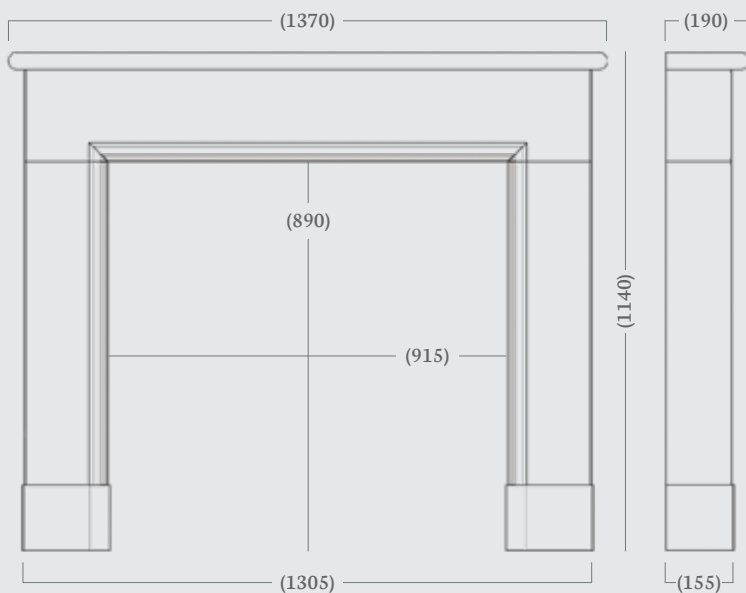

Hanwell 54"

A contemporary mantel with a delicate rounded shelf profile and elegant solid foot blocks, the Hanwell is perfect for both traditional and contemporary settings.

The rectangular features of this surround blend seamlessly with the Oxford fascia (as pictured), creating a classic yet stylish centrepiece.

Right: Hanwell in Aegean Limestone, Oxford highlight fascia, SLE40i log effect inset electric fire with Mizar polished fireframe and polished granite hearth.

Standard Rebate: 3"

Stocked in: Aegean Limestone

Made to Measure available in: Aegean Limestone, Corinthian Stone and Portuguese Limestone