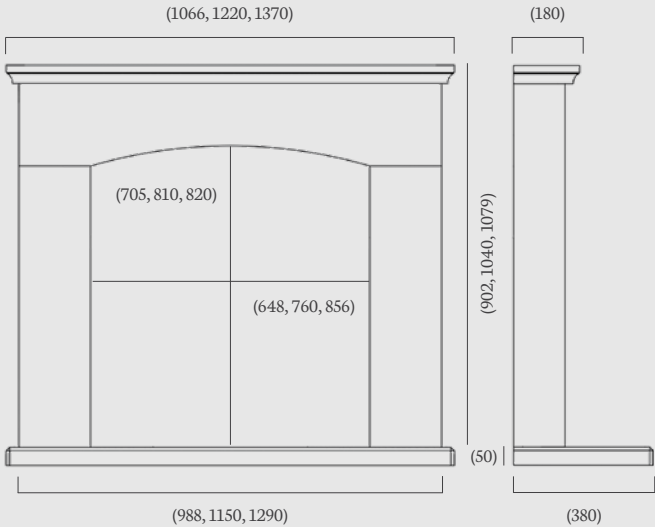

made to measure

ambient lights
available on mantel

Faro 42", 48" & 54" (42", 48", 54" dimensions)

Our Faro suite is a top seller with a graceful Roman arch and curved shelf. Whether you prefer an electric or gas fire, the Faro effortlessly enhances your home. Choose from three sizes (42", 48", and 54") and add ambient lighting for a cosy atmosphere.

Left: Faro 48" in Corinthian Stone with ambient lighting, Pulsar coal effect inset gas fire and Abri fireframe in antique brass.
Above: Faro 54" in Aegean Limestone with ambient lighting, Pulsar coal effect inset gas fire and Flare fireframe in black.

Standard Rebate: 1" & 3"
Stocked in: Portuguese Limestone & Corinthian Stone
Made to Measure: Available in Portuguese Limestone, Aegean Limestone & Corinthian Stone