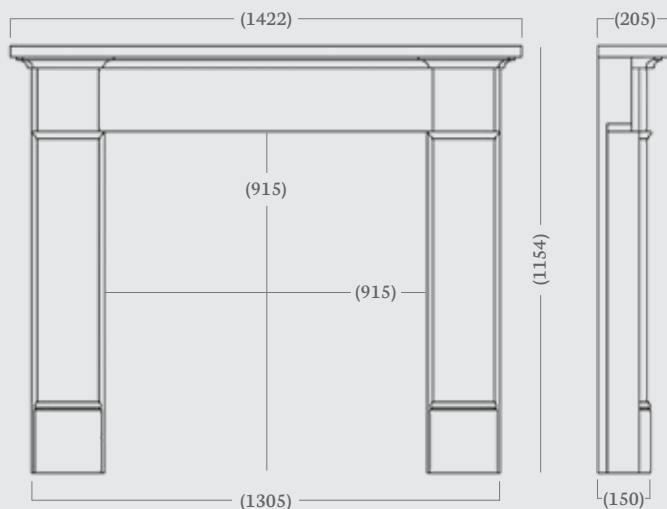

Winterfold 56”

The Winterfold surround is beautifully handcrafted from timber and made to order, here in Britain. Influenced by our popular Hersham and Silsoe surrounds, the Winterfold draws on elements of both designs to create a surround that is classic and sophisticated.

Featuring clean lines with delicate mouldings on the header and legs, the Winterfold is inspired by classic Victorian design. Supplied in our signature ‘Blenheim Grey’ as a standard painted finish, the Winterfold can also be supplied in a primed finish or painted to your specification.

Right: Winterfold in Blenheim Grey, LUX75 electric fire and Solstice basket with a honed granite slip set and hearth.

Standard Rebate: Adjustable 1” to 3”

Stocked in: Timber (can be colour matched to your requirements)

Made to Measure: Available