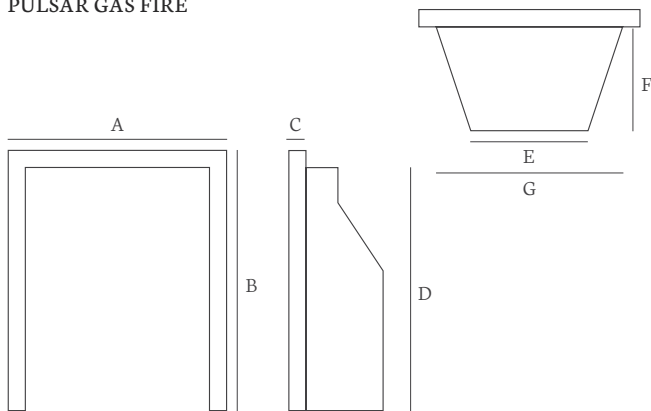

PULSAR GAS FIRE

	ABRI	CAPELLA	FLARE	MIZAR	PROVIDENT	HALO	TRIM&FRET
A	520	520	520	520	590	602	510
B	655	615	635	615	740	662	610
C	80	75	75	75	85	104	25
D	551	551	551	551	551	551	551
E	265	265	265	265	265	265	265
F	195	195	195	195	195	195	195
G	402	402	402	402	402	402	402