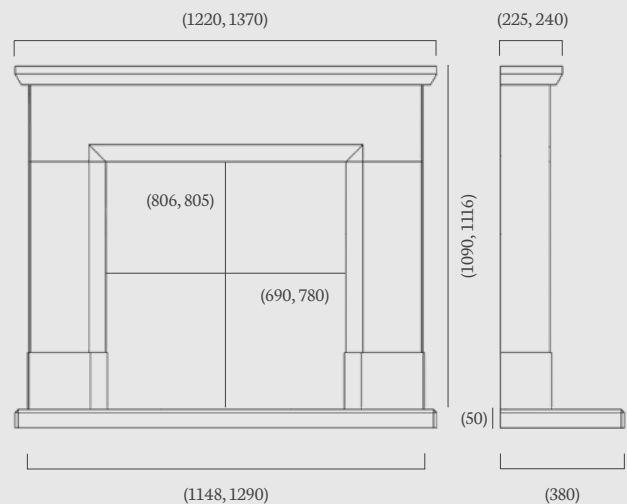

Parrona 48" & 54"

(48", 54" dimensions)

Possessing a substantial shelf, thickset body and impressive foot blocks, the Parrona suite is a real statement piece for any home.

Left: Parrona 48" in Corinthian Stone with a SLE41i log effect inset electric fire and Fusion Premium Fascia in Polished Brushed.

Above: Parrona 48" in Portuguese Limestone and DL500 gas fire with black glass interior.

Standard Rebate: 1" & 3"

Stocked in: Portuguese Limestone & Corinthian Stone

Made to Measure: Available in Portuguese Limestone, Aegean Limestone & Corinthian Stone