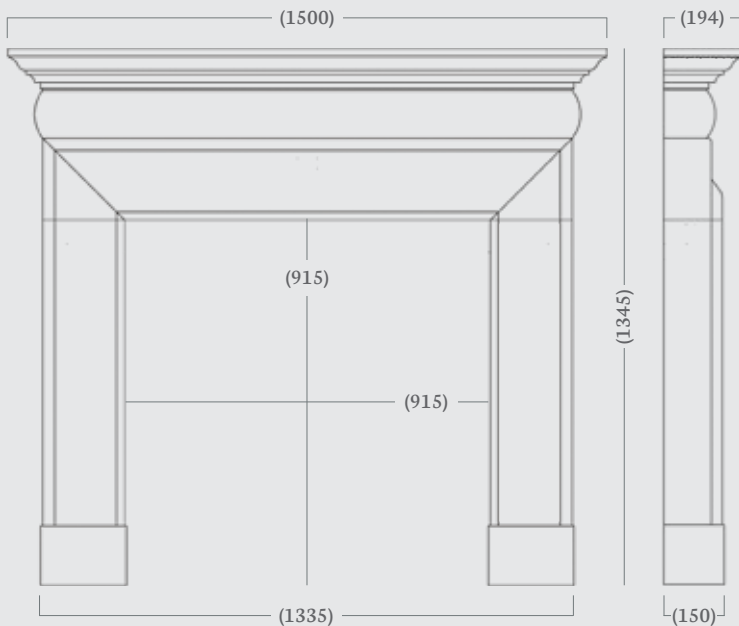

made to
measure

Hampton 59"

The Hampton takes inspiration from the Queen Anne period with its lavish curves and neat lines. Featuring a generously proportioned bolection, 59" shelf width and unembellished foot blocks, the Hampton encompasses grandeur through simplicity and elegance. This mantel is perfect for larger rooms and chimney breasts.

made to
measure

Hanwell 54"

A contemporary mantel with a delicate rounded shelf profile and elegant solid foot blocks, the Hanwell is perfect for both traditional and contemporary settings.

The rectangular features of this surround blend seamlessly with the Oxford fascia (as pictured), creating a classic yet stylish centrepiece.