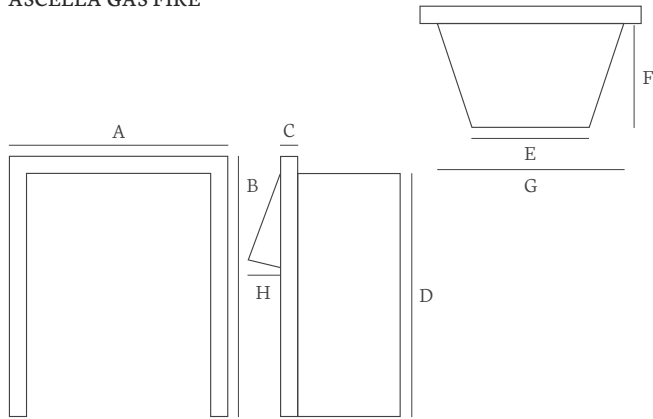

ASCELLA GAS FIRE

	ABRI	CAPELLA	FLARE	MIZAR	PROVIDENT	HALO	TRIM&FRET
A	520	520	520	520	590	602	510
B	655	615	635	615	740	662	610
C	80	75	75	75	85	104	85
D	545	545	545	545	545	545	545
E	270	270	270	270	270	270	270
F	185	185	185	185	185	185	185
G	390	390	390	390	390	390	390
H	50	45	40	45	70	45	50