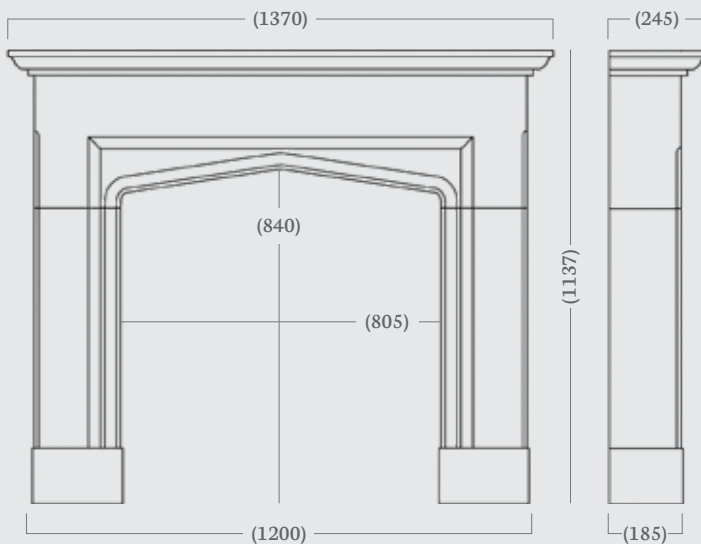

Astwick 54”

A stunning addition to our fireplace collection, the Astwick mantel is inspired by the Tudor period. This mantel features a delicate yet striking shallow arched header.

The Astwick also boasts strength and definition, achieved from incorporating substantial foot blocks and a generous overall depth into the design.

Right: Astwick in Corinthian Stone, Bassington Eco Baseline in Warm White Enamel, Corinthian stone chamber and Corinthian stone hearth.

Standard Rebate: 1”

Stocked in: Corinthian Stone

Made to Measure available in: Aegean Limestone, Corinthian Stone and Portuguese Limestone