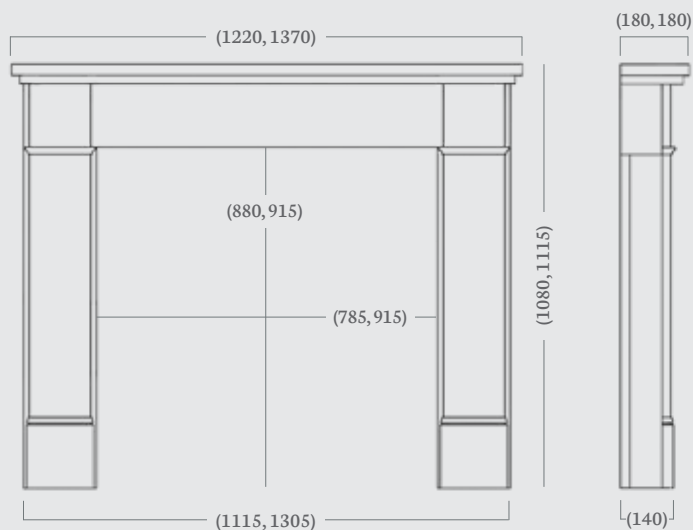

(48", 54" Dimensions)

NEW

made to
measure

Carrara Marble

Hogarth 56”

The Hogarth is a beautifully handcrafted Georgian period mantel with delicately fluted legs and matching foot blocks. The intricate detailing on this surround makes an impressive statement in any home.